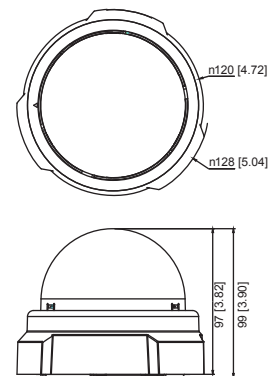

E58

2MP Indoor Dome with D/N, Adaptive IR, Basic WDR, SLLS, Fixed Lens

- 2 Megapixel with 1080p
- Day & Night with Superior Low Light Sensitivity and Adaptive IR LED
- Fixed Lens with f3.6mm / F1.85
- Basic WDR (75 dB)
- 30 fps at 1920 x 1080

PHOTO INDICATION

- 1 Ethernet Port
- 2 Reset Button

DIMENSION DIAGRAM

Unit: mm [inch]

ACCESSORY OPTIONS

| Dome Cover | | |
|------------|--|---------------------------------|
| PDCX-0105 | | 3-inch, smoke, non-vandal proof |

• Lens

| | |
|--------------------------|------------------------------|
| Focal Length / Aperture | Fixed focal, f3.6 mm / F1.85 |
| Iris | Fixed iris |
| Focus | Fixed focus |
| Lens Mount | Board mount |
| Horizontal Viewing Angle | 87.5° |
| Viewing Angle Adjustment | Pan: 0°~330°; Tilt: 20°~90° |

• General

| | |
|----------------------------|---|
| Power Source / Consumption | PoE Class 2 (IEEE802.3af) / 4.8W (IR on) |
| Weight | 377g (0.831lb) |
| Dimensions (Ø x H) | 128 mm x 99 mm (5.04" x 3.90") |
| Mount Type | Surface, Pendant, Wall, Corner, Pole, Flush, Gang box |
| Starting Temperature | -10 °C ~ 50 °C (14 °F ~ 122 °F) |
| Operating Temperature | -10 °C ~ 50 °C (14 °F ~ 122 °F) |
| Operating Humidity | 10% ~ 85% RH |
| Approvals | CE (EN 55022 Class B, EN 55024), FCC (Part15 Subpart B Class B) |