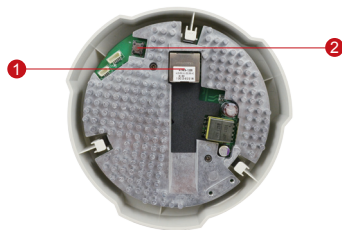

E58

2MP Indoor Dome with D/N, Adaptive IR, Basic WDR, SLLS, Fixed Lens

- 2 Megapixel with 1080p
- Day & Night with Superior Low Light Sensitivity and Adaptive IR LED
- Fixed Lens with f3.6mm / F1.85
- Basic WDR (75 dB)
- 30 fps at 1920 x 1080

PHOTO INDICATION

- 1 Ethernet Port
- 2 Reset Button

DIMENSION DIAGRAM

Unit: mm [inch]

ACCESSORY OPTIONS

| Dome Cover | | |
|------------|--|---------------------------------|
| PDCX-0105 | | 3-inch, smoke, non-vandal proof |

* For more mounting solutions, please refer to Project Planner on www.acti.com

PRODUCT SPECIFICATION

E58

• Device

| | |
|--------------------------------|--|
| Device Type | Indoor Dome |
| Image Sensor | Progressive Scan CMOS |
| Sensor Size | 1/2.8" |
| Day / Night | Yes |
| Superior Low Light Sensitivity | Yes |
| Minimum Illumination | Color: 0.1 lux at F1.85 (30 IRE, 2400°K); B/W: 0 lux (IR LED on) |
| Color to B/W Switch | ISP based switch, configurable |
| Mechanical IR Cut Filter | Yes |
| IR Sensitivity Range | 700~1100nm |
| IR LED | Adaptive IR LED (IR Exposure Compensation) x 10 (850nm) |
| IR Working Distance | 30 m (0 lux, 30 IRE, Gain 255, Auto shutter mode) |
| Electronic Shutter | 1/5 ~ 1/2,000 sec (manual mode); 1/5 ~ 1/10,000 sec (auto mode) |

• General

| | |
|----------------------------|---|
| Power Source / Consumption | PoE Class 2 (IEEE802.3af) / 4.8W (IR on) |
| Weight | 377g (0.831lb) |
| Dimensions (Ø x H) | 128 mm x 99 mm (5.04" x 3.90") |
| Mount Type | Surface, Pendant, Wall, Corner, Pole, Flush, Gang box |
| Starting Temperature | -10 °C ~ 50 °C (14 °F ~ 122 °F) |
| Operating Temperature | -10 °C ~ 50 °C (14 °F ~ 122 °F) |
| Operating Humidity | 10% ~ 85% RH |
| Approvals | CE (EN 55022 Class B, EN 55024), FCC (Part15 Subpart B Class B) |